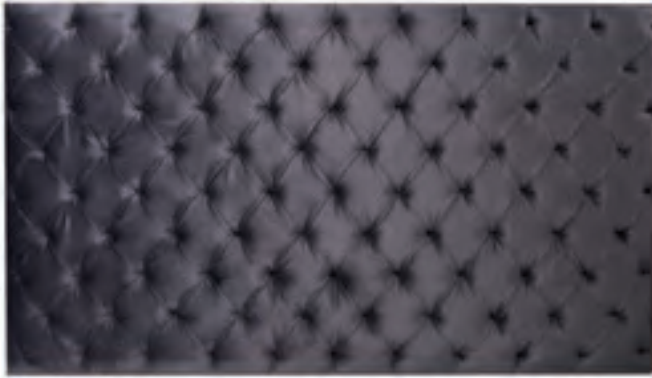

BEDHEADS

Slip Covers and Valances

We make Slip Covers and Valances in Warwick fabrics. Swatches below

King: 1860mm x 1300mm   Queen: 1560mm x 1300mm

Sienna