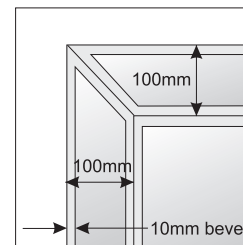

**Profile Details**

G	45M(+) I	Medium (+) Inverse Mirror	Size: 1000mm x 1000mm
H	45M(+) R	Medium (+) Reverse Mirror	Size: 1000mm x 1000mm

All mirrors allow for hanging horizontally and vertically