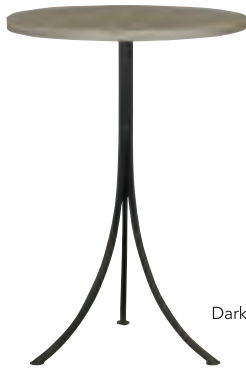

## OCCASIONAL TABLES

Strickle Side Table (Moulded)  
Brass Base, Dark Bronze top  
400mm dia x 500mm(H)

Strickel Side Table (4 leg)  
Antique brass base marble top  
590mm dia x 550mm(H)

Strickel Side Table (3 leg)  
Antique brass base marble top  
400mm dia x 550mm(H)

Marble Shelf

Antwerp Side Table  
Antique Brass Metal Base  
White Marble Shelf and Glass Top  
600mm x 600mm x 600mm(H)

Oliver Round  
Marble Top  
Gold Leaf Metal Legs  
550mm dia x 450mm(H)

Retreat Nesting Tables  
Brass or black metal base  
Encapsulated marble  
500mm dia x 550mm(H)  
425mm dia x 460mm(H)

## OCCASIONAL TABLES

Dark Bronze Legs

**Calais Side Table**  
Metal Base Dark Bronze  
Spliced wooden top  
500mm dia x 710mm(H)

Dark Metal Legs

**Paris Side Table**  
Metal Base Annodised Black  
Mirror table top with timber edge rim  
550mm dia x 720mm(H)