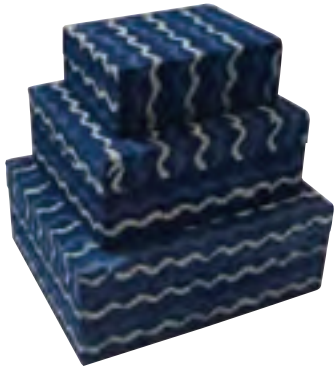

IKAT Fabric Box Blue 009
Small 160mm x 120mm x 60mm(H)
Medium 200mm x 170mm x 90mm(H)
Large 255mm x 210mm x 100mm(H)