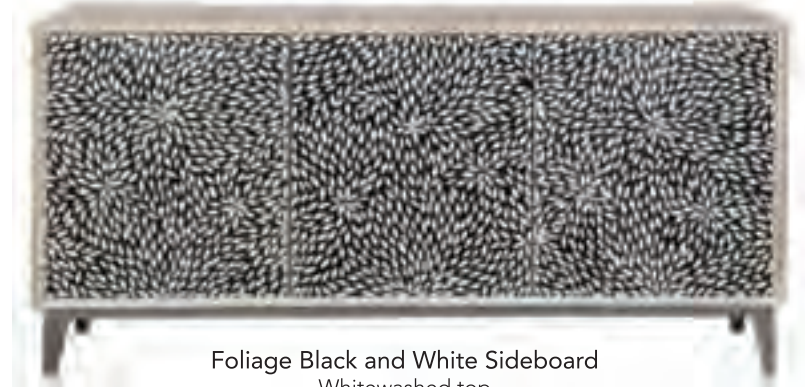

## SIDEBOARDS AND BUFFETS

**Bron Sideboard**  
Metal clad bronze sideboard  
Bronze finish square frame  
2200mm x 460mm x 800mm(H)

**Glamour Grand Credenza**  
Antique silver cladding  
2000mm x 460mm x 850mm(H)

**Missoni Sideboard**  
Metal frame, Antique silver cladding on doors  
2200mm x 460mm x 800mm(H)

**Ellen Sideboard 3 Door**  
White wood wash, metal base  
3 Sunburst doors.  
1750mm x 400mm x 860mm(H)

**Gregory Sideboard**  
Antique gold patterned doors  
1800mm x 400mm x 850mm(H)

**Emilie Sideboard**  
Powder coated metal base  
Hand crafted metal handles  
1800mm x 450mm x 850mm(H)

The artisans in the villages of Rajasthan, India, skillfully and meticulously create the intricate embossed patterns adorning the cabinet doors. These patterns, crafted by creative hands and overseen by vigilant eyes, celebrate slight variations that contribute to the overall beauty and uniqueness of the product's design.

## SIDEBOARDS AND BUFFETS

**Osaka Flower Bone Inlay Sideboard**  
Zinc finish metal legs  
1800mm x 450mm x 850mm(H)

**Foliage Black and White Sideboard**  
Whitewashed top  
Tapered legs in zinc finish  
1800mm x 400mm x 850mm(H)