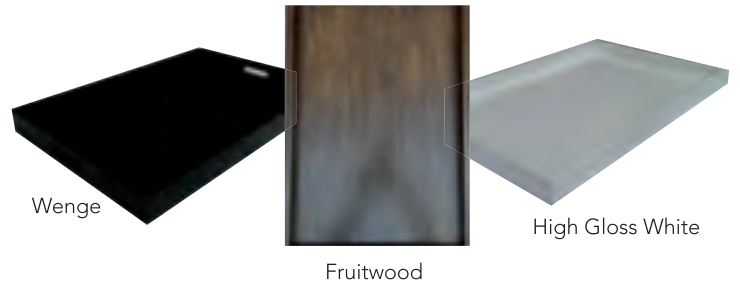

Trays
MDF
Wenge / Fruitwood / High Gloss White
750mm x 500mm, 600mm x 600mm, 600mm x 400mm