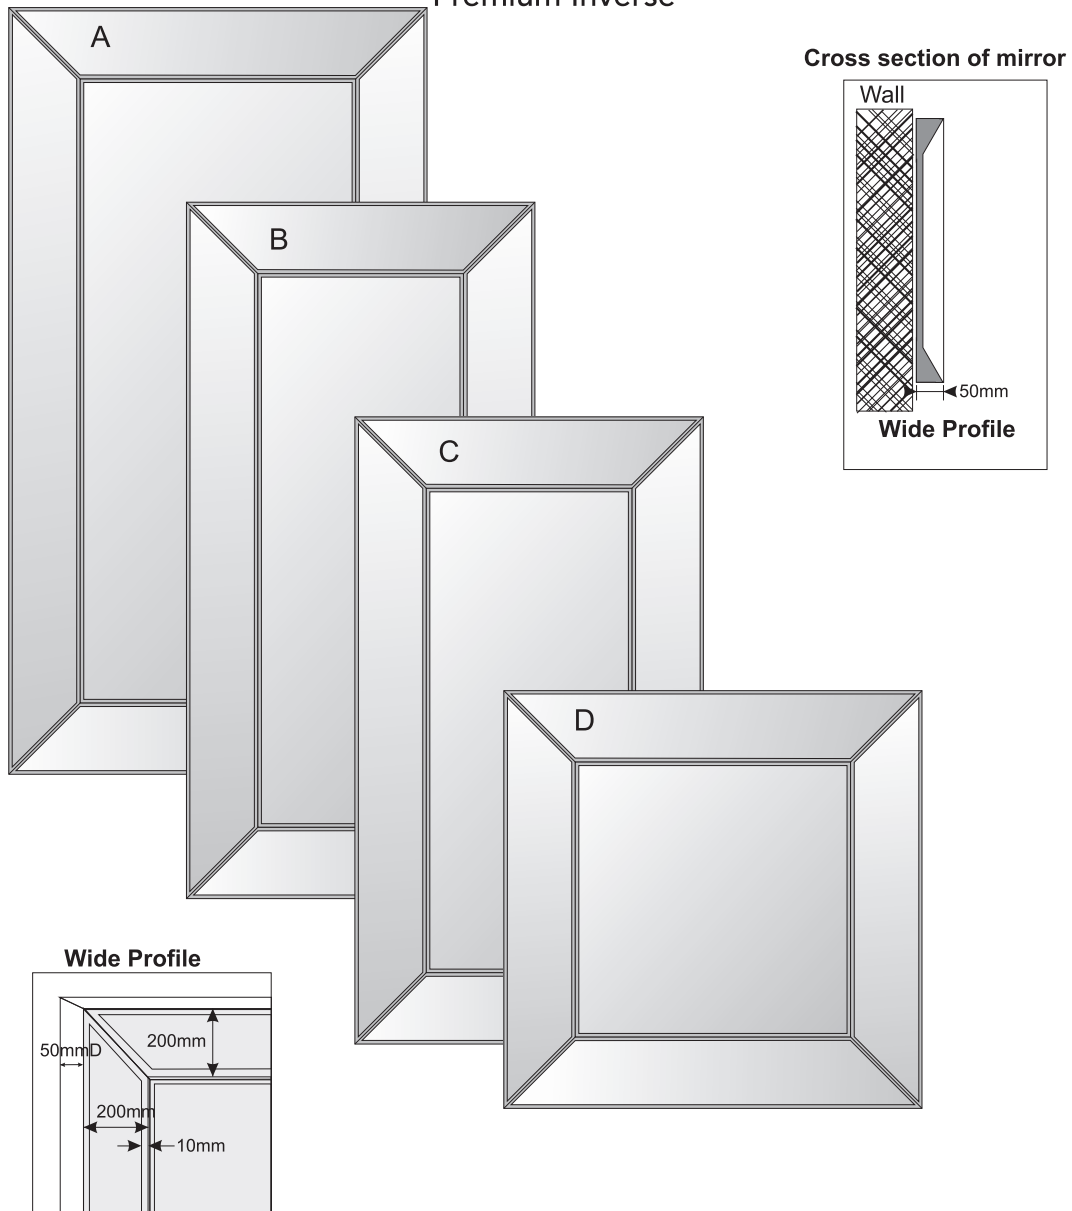

FRAMELESS MIRRORS

Premium Inverse

A	XXL 2200	Box style with bevelled angled panels	Size: 2200mm x 1200mm x 50mmD
B	XXL 2000	Box style with bevelled angled panels	Size: 2000mm x 1000mm x 50mmD
C	XXL 1800	Box style with bevelled angled panels	Size: 1800mm x 1000mm x 50mmD
D	XXL 1200	Box style with bevelled angled panels	Size: 1200mm x 1200mm x 50mmD

All mirrors allow for hanging horizontally and vertically