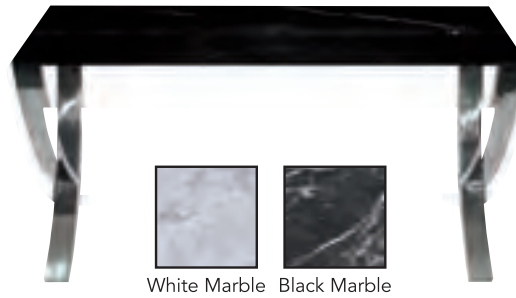

## CONSOLES

**Versaille Console**  
Antique brass frame  
Glass Top  
1500mm x 250mm x 800mm(H)

White Marble Black Marble Oak Veneer  
**O'Hara Console**  
Black or brass frame  
1800mm x 450mm x 760mm(H)

Black Timber  
White marble or organic black timber top  
Dark bronze metal legs  
1450mm x 375mm x 800mm(H)

Removable Plinth  
Mirrored  
**Zara Console**  
Mirrored top with removable plinth  
Two doors with hidden handles  
Solid timber legs painted black  
1200mm x 400mm x 840mm(H)

White Marble Black Marble  
**Hyatt Console**  
Stainless steel or satin black legs  
Marble top  
1800mm x 500mm x 800mm(H)

**Sinclair Console**  
Black powder coated metal base  
White marble top  
• 1400mm x 400mm x 800mm(H)  
• 1100mm x 400mm x 800mm(H)