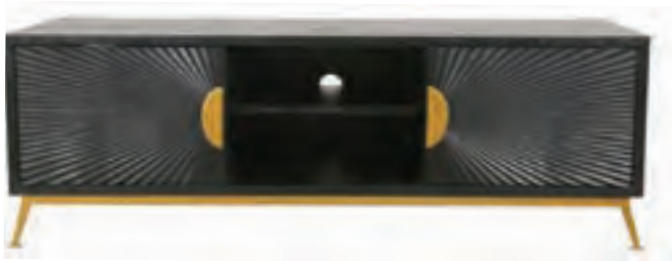

## SIDEBOARDS AND BUFFETS

**Osaka Flower Bone Inlay Sideboard**  
Zinc finish metal legs  
1800mm x 450mm x 850mm(H)

**Foliage Black and White Sideboard**  
Whitewashed top  
Tapered legs in zinc finish  
1800mm x 400mm x 850mm(H)

**Manhattan Sideboard**  
Bone inlay doors  
Antique brass handles  
Antique brass base  
1760mm x 405mm x 865mm(H)

**Roman Buffet**  
Black with antique gold trim  
Metal legs  
1800mm x 500mm x 800mm(H)