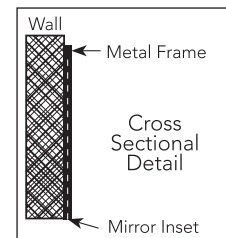

IDM 1200

Black metal surround
1200mm x 1200mm x 25mm

Mirrors can be free standing or hanging
Mirrors above can be customised. A minimum of four weeks.