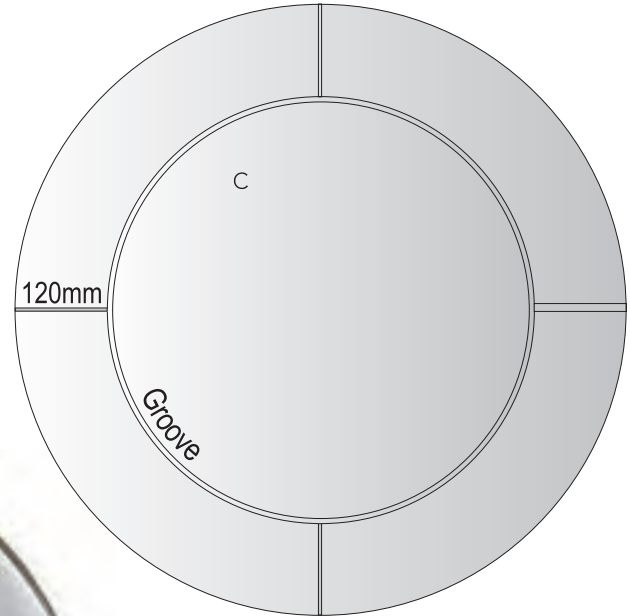

# FRAMELESS MIRRORS

Round

Cross section of  
A & B mirrors

A	5A Lg	Round Mirror on Black MDF backing 32mm bevel 6mm mirror	Size 800mm dia
B	5A Sm	Round Mirror on Black MDF backing 25mm bevel 6mm mirror	Size 600mm dia
C	RG100	Grooved 4mm Mirror <u>without</u> MDF backing	Size 1000mm dia
D	INFINITY	Satin black timber edge	Size: 1200mm dia x 70mm