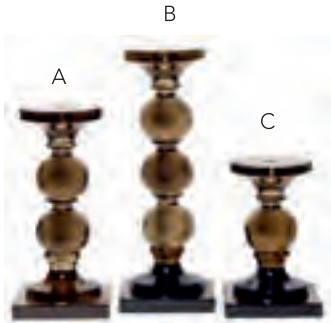

GLASS

Orb Candle stand
Smoke

A: 150mm x 300mm (H)
B: 150mm X 400mm(H)
C: 150mm X 230mm(H)