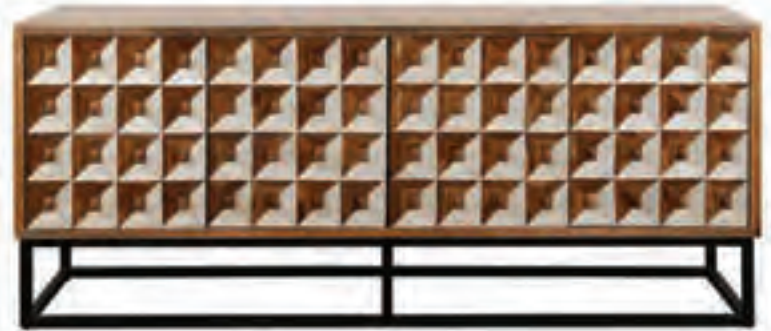

**Manhattan Sideboard**  
Bone inlay doors  
Antique brass handles  
Antique brass base  
1760mm x 405mm x 865mm(H)

**Roman Buffet**  
Black with antique gold trim  
Metal legs  
1800mm x 500mm x 800mm(H)

**Arizona TV Unit**  
Black finish  
Tapered metal legs  
1500mm x 500mm x 500mm(H)

**Arizona Buffet**  
Black finish  
Tapered metal legs  
1800mm x 400mm x 850mm(H)

The artisans in the villages of Rajasthan, India, skillfully and meticulously create the intricate embossed patterns adorning the cabinet doors. These patterns, crafted by creative hands and overseen by vigilant eyes, celebrate slight variations that contribute to the overall beauty and uniqueness of the product's design.

## SIDEBOARDS AND BUFFETS

**Amelia Credenza**  
Silver clad  
2200mm x 450mm x 800mm (H)  
Marble top option available

**Dimensional Bone Sideboard**  
Natural finish  
1800mm x 450mm x 750mm(H)

**Emelie Sideboard**  
Black Wash finish, Brass knocker handles  
Antique brass metal base  
1800mm x 450mm x 850mm(H)

**Nirvana Buffet**  
4 Door cabinet  
Antique brass stand  
Sandblast and black wash timber  
2000mm x 450mm x 800mm(H)

**Ellen Sideboard 3 Door**  
Black stain, Antique brass handles  
Antique brass base  
1760mm x 405mm x 865mm(H)