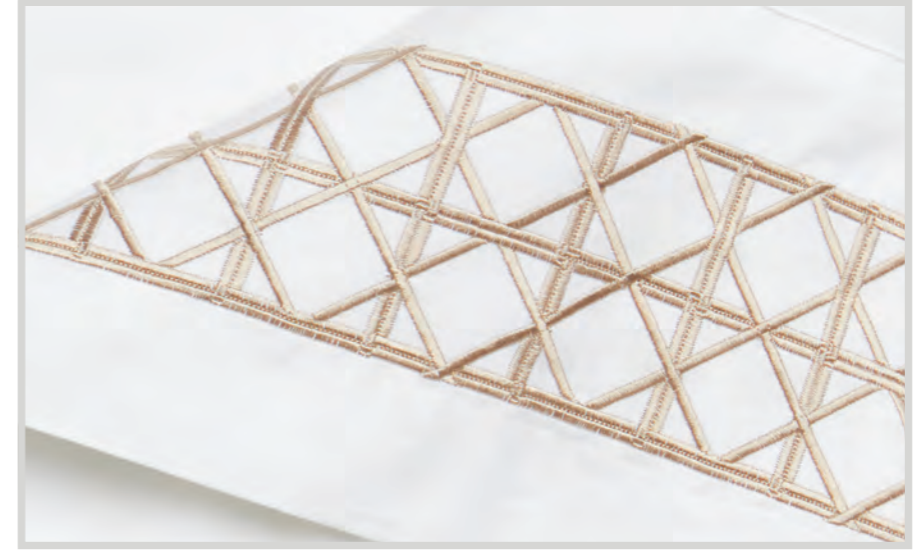

Manhattan is the latest addition to our staple bedding collections. Inspired by the art deco architecture of New York City and made from 100% cotton sateen, with bold coloured borders and tonal satin stitching, Manhattan is a statement piece for any guest or master bedroom.

FLAXFIELD LINEN
 Designers of Fine Homewares

RATTAN

RATTAN

Flat Sheet Set

Pair Tailored Pillowcases

EMBROIDERED STYLE

A WOVEN RATTAN DESIGN IN FAWN WITH HINTS OF EASTERN LUXURY. AVAILABLE IN SHEET SETS AND TAILORED PILLOWCASES.

Flat Sheet Set

Pair Tailored Pillowcases

Duvet Cover Set White

Euro Pillowcase White

Pair Bordered Pillowcases White

SIENA

EMBROIDERED & QUILTED STYLE

OUR BEAUTIFULLY EMBROIDERED SIENA SHEET SETS & PILLOWCASES PAIRED WITH A MATCHING QUILTED DUVET COVER IS THE PERFECT COMBINATION FOR THAT ELEGANT CONTEMPORARY LOOK AND FEEL.