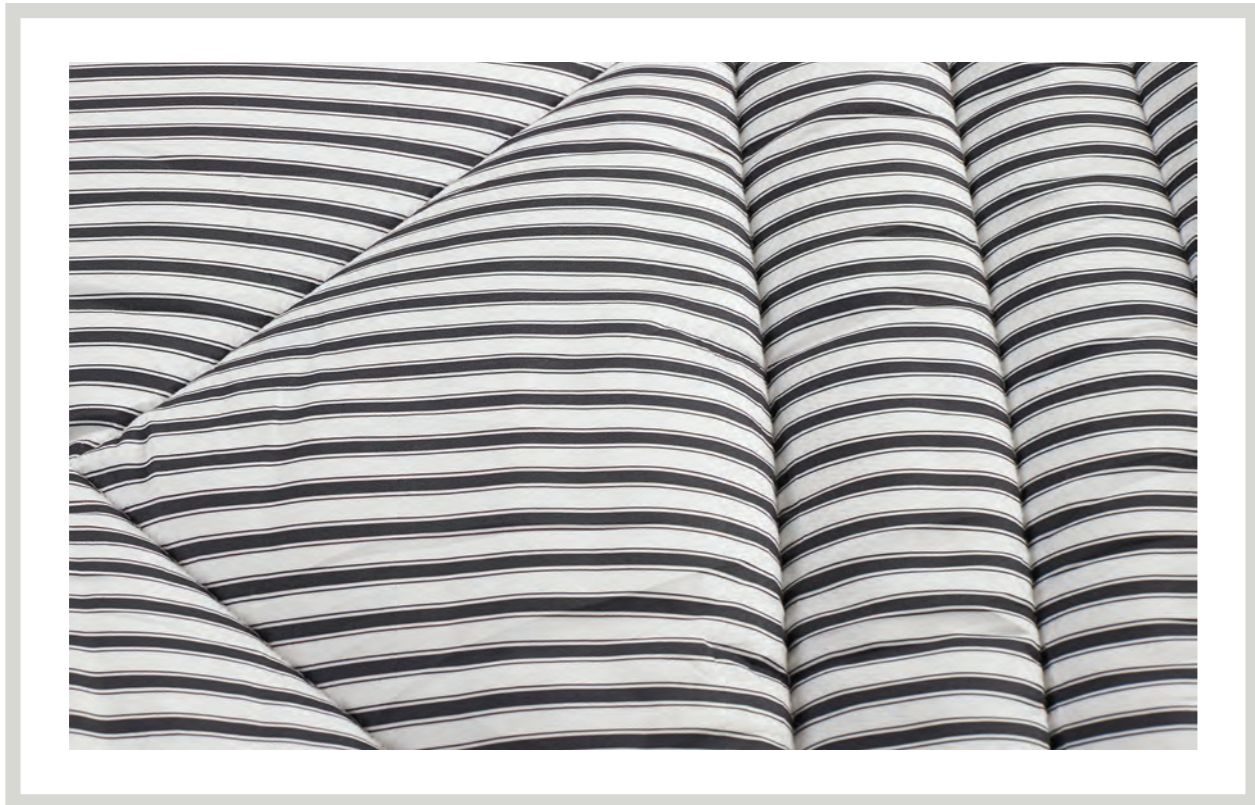

OUR STRIKING COMFORTERS ARE THE PERFECT ACCESSORY FOR YOUR MASTER OR GUEST SUITE. FEATURING BLACK AND WHITE TICKING OR A JACOBAN HAND PAINTED DESIGN.